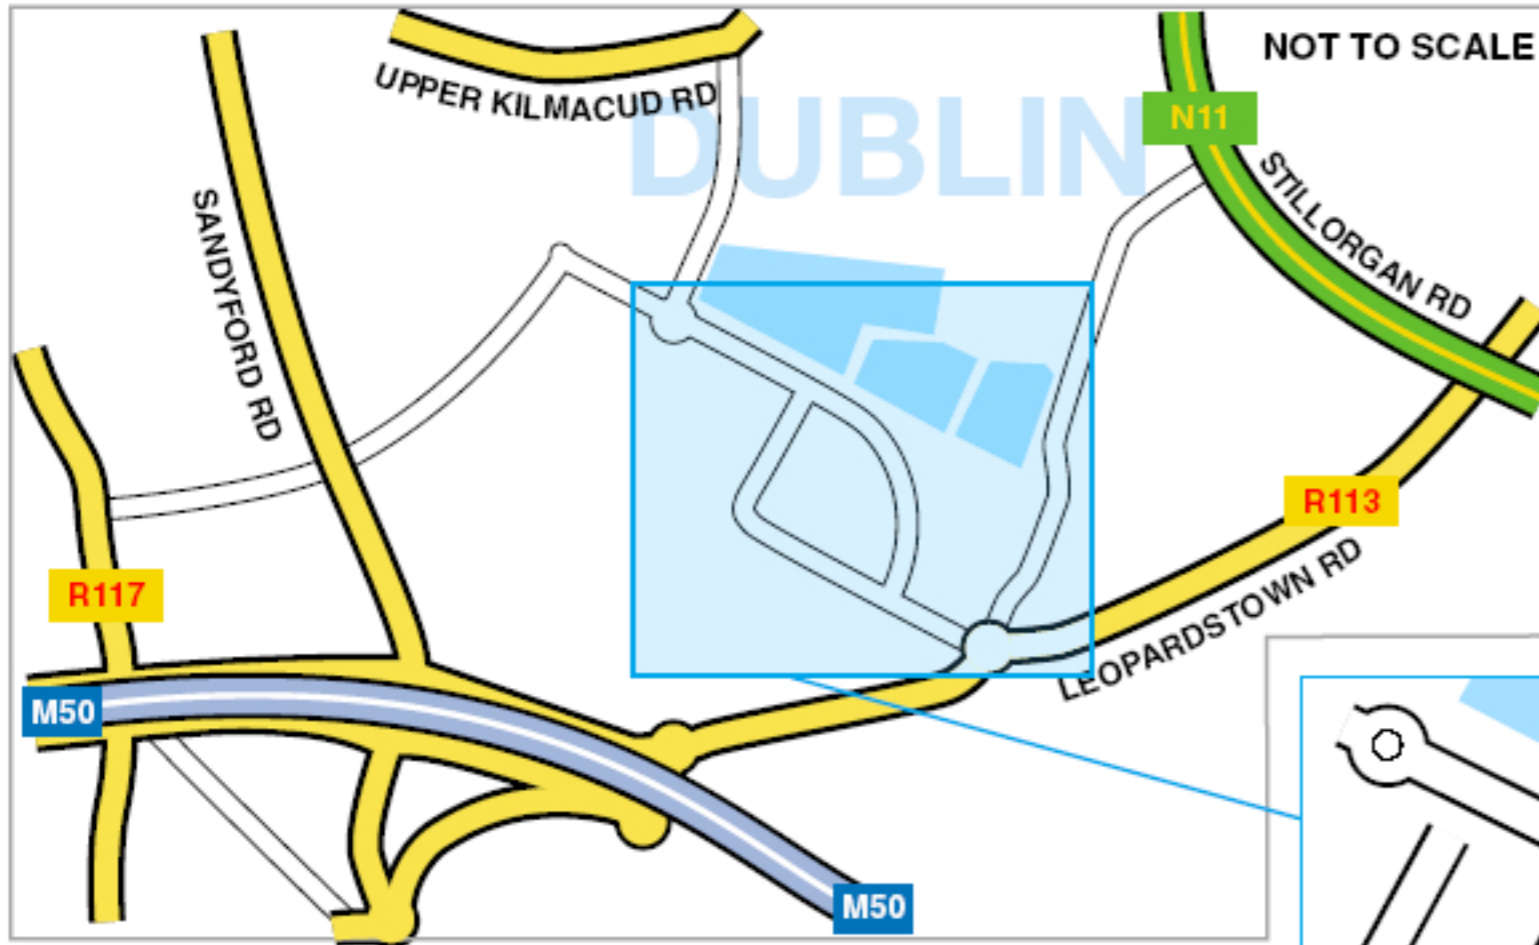

How to get to Bayer Ltd, Dublin

DETAIL OF AREA

Note: The Atrium car park is reached at the far end of Arkle Rd.

CONTACT DETAILS

Bayer Limited
The Atrium
Blackthorn Road
Dublin 18

Tel: +353 1 2999313

e-mail: info.ireland@bayerhealthcare.com